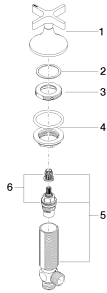

## Bathtub - VAIA

Deck valve clockwise-closing hot - polished chrome

Article number: 20 000 808-00

- 1-1/4" hole diameter
- Flange diameter 2-3/8"
- Fittings group in compliance with DIN 4109: 1
- (ADA)

polished chrome

## Dimensional drawing

All dimensions in mm / inch = mm x 0,0394

Bathtub - VAIA  
Deck valve clockwise-closing hot - polished chrome  
Article number: 20 000 808-00

### Flow rate chart

Bathtub - VAIA  
Deck valve clockwise-closing hot - polished chrome  
Article number: 20 000 808-00

### Spare parts list

Number	Item Number	Designation	Number of units
<hr/>			