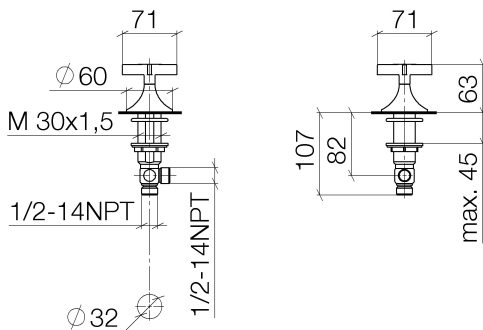

## Bathtub - VAIA

Deck valve clockwise-closing hot - polished chrome

Article number: 20 000 808-00

- 1-1/4" hole diameter
- Flange diameter 2-3/8"
- Fittings group in compliance with DIN 4109: 1
- (ADA)

polished chrome

## Dimensional drawing

All dimensions in mm / inch = mm x 0,0394

Bathtub - VAIA  
Deck valve clockwise-closing hot - polished chrome  
Article number: 20 000 808-00

### Flow rate chart

Bathtub - VAIA  
Deck valve clockwise-closing hot - polished chrome  
Article number: 20 000 808-00