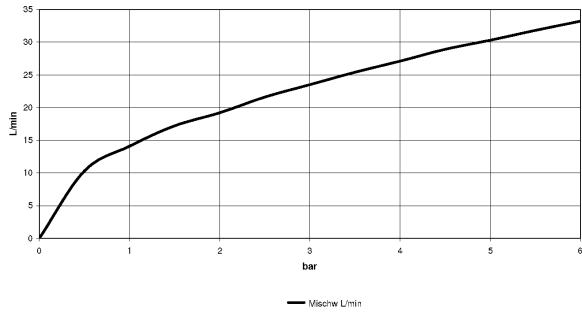

## Bathtub - VAIA

Deck valve clockwise-closing hot - polished chrome

Article number: 20 000 808-00

- 1-1/4" hole diameter
- Flange diameter 2-3/8"
- Fittings group in compliance with DIN 4109: 1
- (ADA)

polished chrome

## Dimensional drawing

All dimensions in mm / inch = mm x 0,0394

Bathtub - VAIA  
Deck valve clockwise-closing hot - polished chrome  
Article number: 20 000 808-00

### Flow rate chart

Bathtub - VAIA  
Deck valve clockwise-closing hot - polished chrome  
Article number: 20 000 808-00